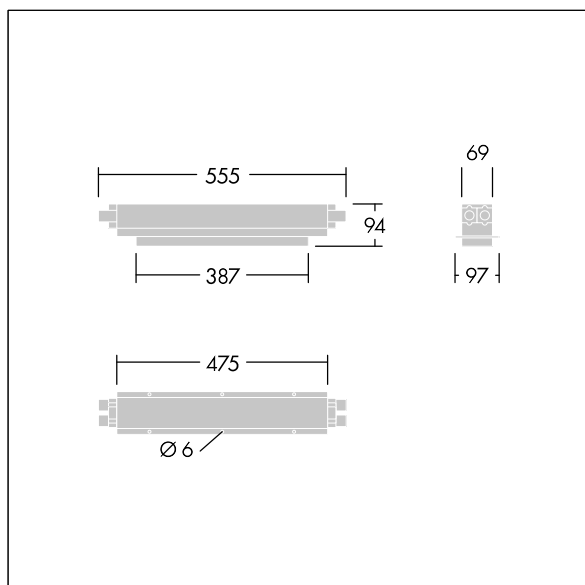

TLG_VYST_M_150_CCS.wmf

De met een * aangeduide waarden zijn nominale waarden. Tenzij anders aangegeven, gelden de waarden voor een omgevingstemperatuur van 25°C.

De producten van Thorn Lighting worden permanent verder ontwikkeld. We behouden ons het recht voor om zonder verdere publicatie technische of vormelijke wijzigingen aan onze producten aan te brengen.

© Thorn Lighting