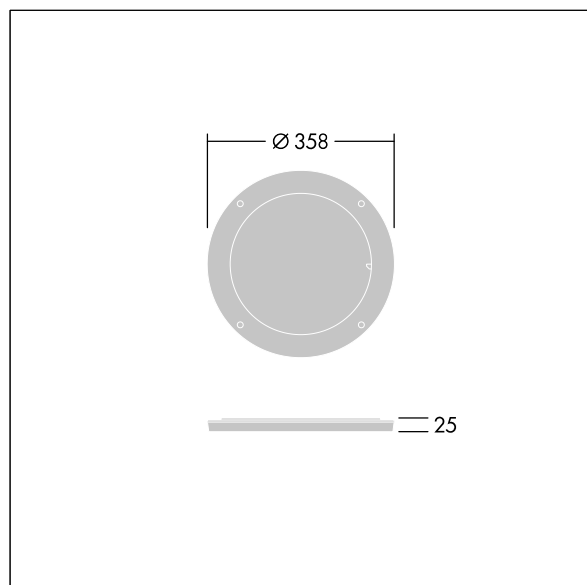

TLG_CONL_M_36-52LHF.wmf

De met een * aangeduide waarden zijn nominale waarden. Tenzij anders aangegeven, gelden de waarden voor een omgevingstemperatuur van 25°C.

De producten van Thorn Lighting worden permanent verder ontwikkeld. We behouden ons het recht voor om zonder verdere publicatie technische of vormelijke wijzigingen aan onze producten aan te brengen.

© Thorn Lighting