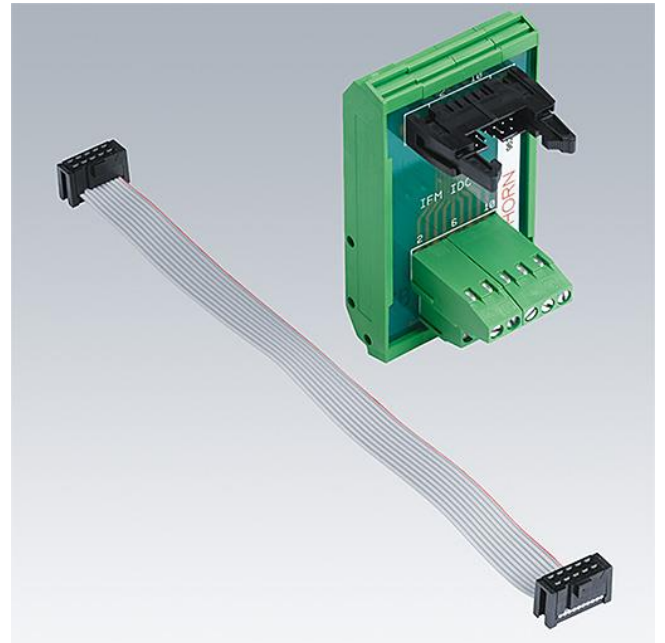

SENSA DMX ADAPTOR PORT X8

Sensa

Art. nr. 96261604

Planningsaanwijzingen

The adaptor connects to the DMX Controller and enables its remote control via dry contacts from external equipments of the installation, such as external clock, push buttons, presence detectors, controlled relays, etc

Funciebeschrijving

- DIN rail mounting
- Supplied complete with ribbon cable

Technische gegevens

Afmetingen	45 x 82 x 30 (L x B x H, in mm)
------------	---------------------------------