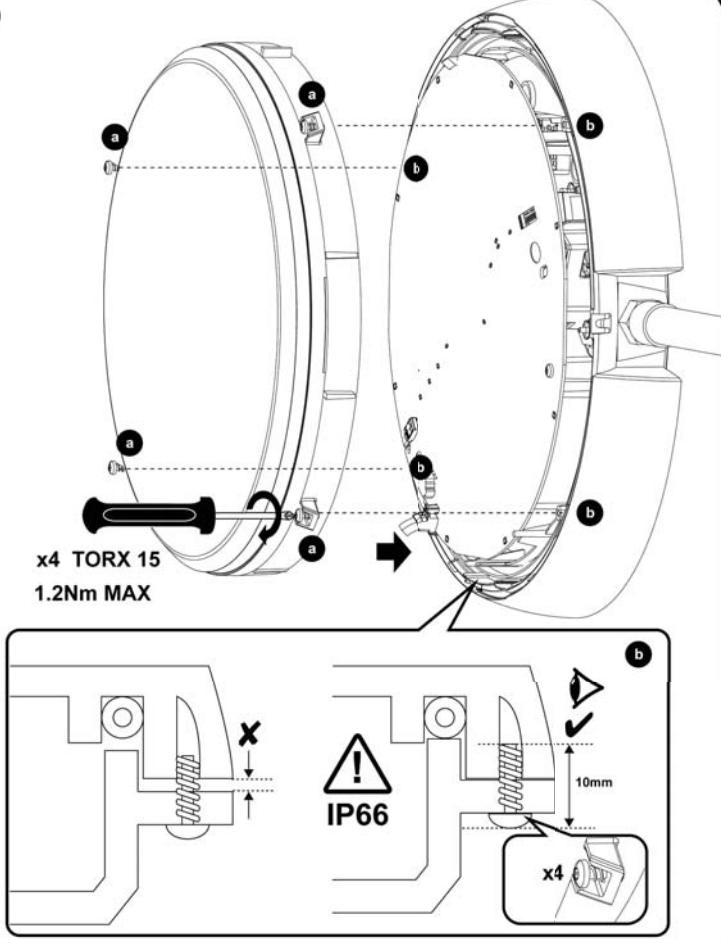

7 E3 ?

< 3h Manual 96370641
59010611 – LiFePO4 Lithium Iron Battery

8

9

10 MW SENSOR

	1	2	3	
DEFAULT	●	●	●	100%
DEFAULT	●	●	●	5 Secs
STANDARD	○	○	○	Disabled

Detection Area	1	2	3	
I	●	●	●	100%
II	●	○	○	75%
III	○	○	○	50%
IV	○	○	○	30%
V	○	○	○	10%

Hold Time	1	2	3	
I	●	●	●	5 Secs
II	○	○	○	30 Secs
III	○	○	○	1 Min
IV	○	○	○	5 Min
V	○	○	○	10 Min
VI	○	○	○	20 Min
VII	○	○	○	30 Min

Daylight Sensor	1	2	3	
I	●	●	●	Disable
II	○	○	○	50 Lux
III	○	○	○	20 Lux
IV	○	○	○	5 Lux
V	○	○	○	2 Lux

11

12