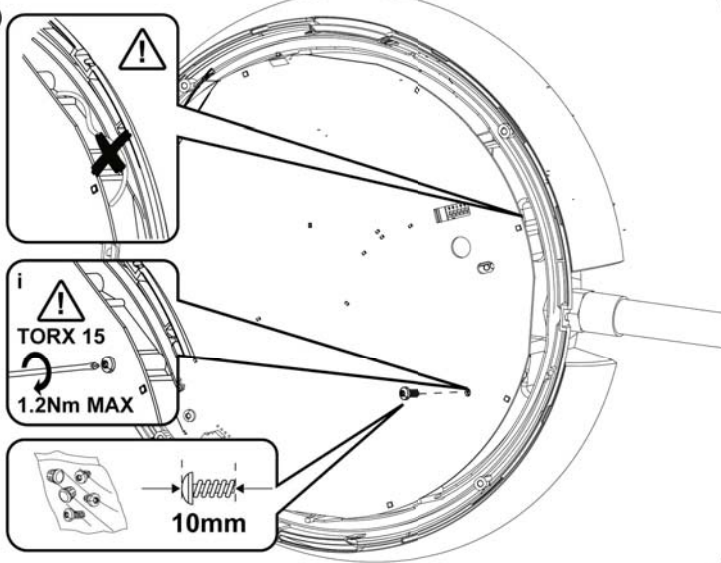

7 E3 ?

**< 3h** Manual 96370641  
59010611 – LiFePO4 Lithium Iron Battery

8

9

10 MW SENSOR

	1	2	3	
DEFAULT	●	●	●	100%
DEFAULT	●	●	●	5 Secs
STANDARD	○	○	○	Disabled

Detection Area	1	2	3	
I	●	●	●	100%
II	●	○	○	75%
III	○	○	○	50%
IV	○	○	○	30%
V	○	○	○	10%