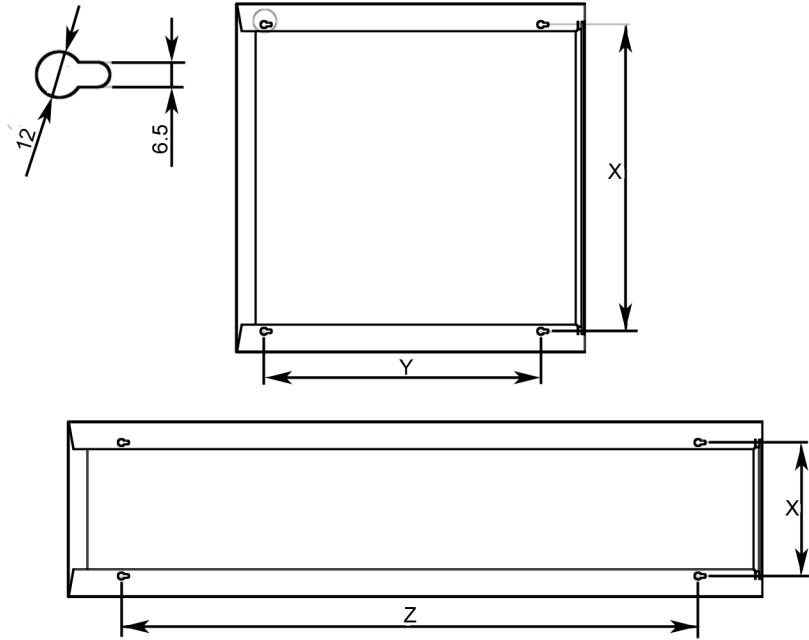

①

SAP Code	X	Y	Z	
96635031	532	480	-	1.91Kg
96635033	532	480	-	2.23Kg
96635034	231.5	-	1000	2.90Kg

②a

②b

③a

OMEGA MODULINE