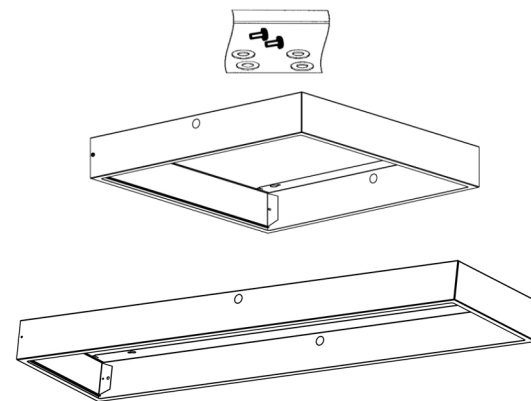

3b

BETA 3/BETA CELL

IQ BEAM

450mm

450mm

X2

96341396 01

THORN

Beta 3/Beta Cell/ IQ Beam/Omega Moduline Surface Mount Kits

SAP Code	Description
96635031	BETA 3 IQ BEAM SURFACE MOUNT KIT Q600
96635033	BETA 3 IQ BEAM SURFACE MOUNT KIT Q625
96635034	BETA 3 SURFACE MOUNT KIT 3X12