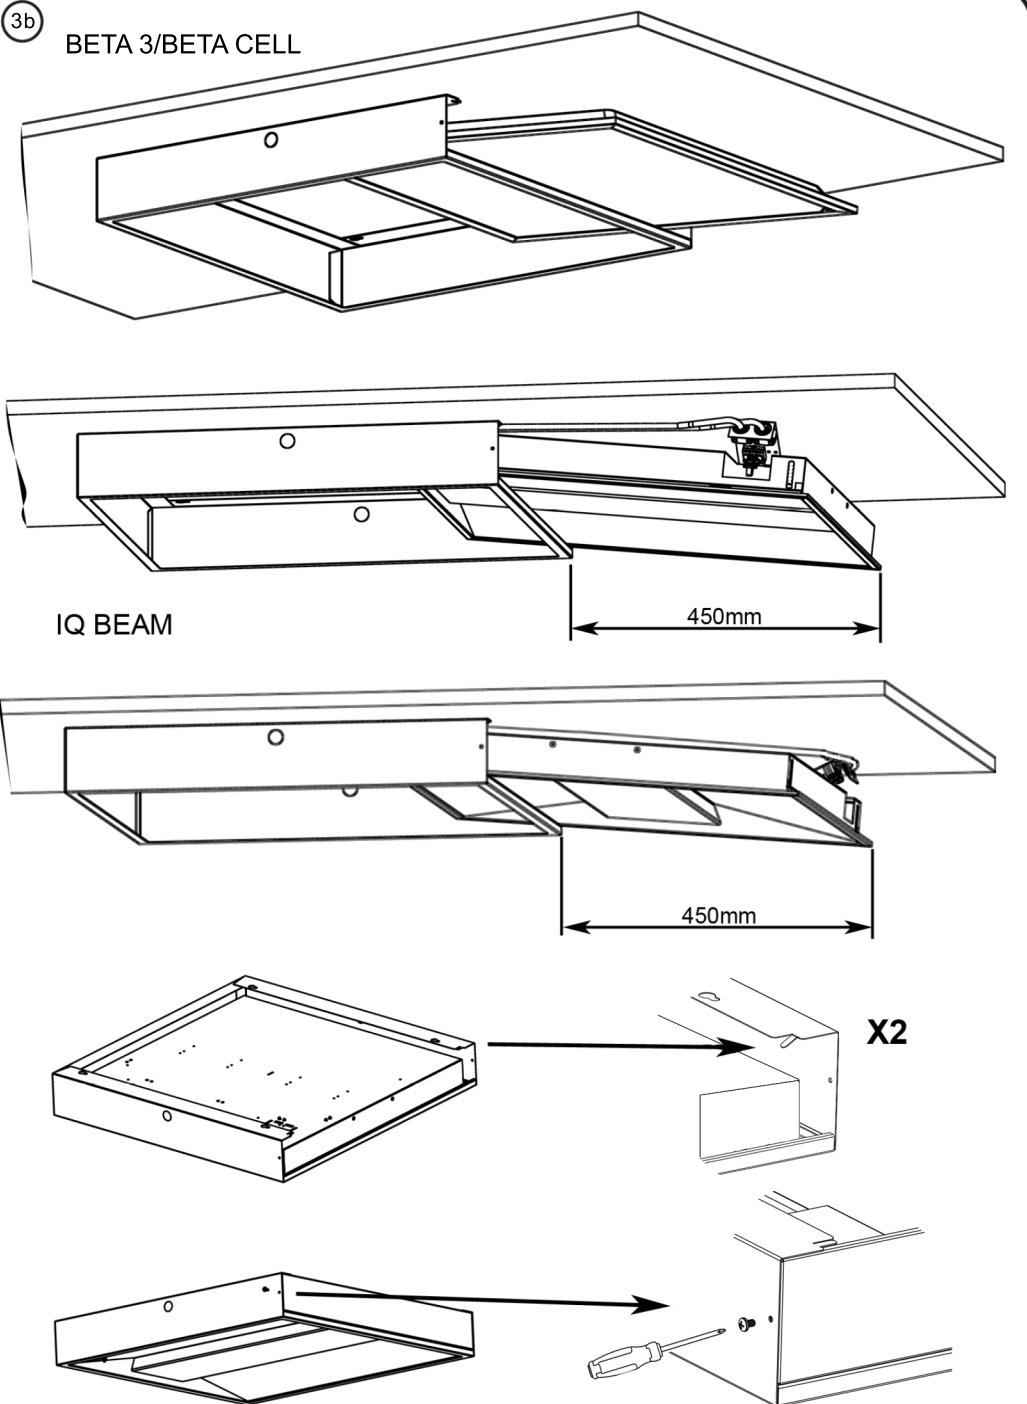

3b

BETA 3/BETA CELL

IQ BEAM

450mm

450mm

X2

96341396 01

THORN

Beta 3/Beta Cell/ IQ Beam/Omega Moduline Surface Mount Kits

SAP Code	Description
96635031	BETA 3 IQ BEAM SURFACE MOUNT KIT Q600
96635033	BETA 3 IQ BEAM SURFACE MOUNT KIT Q625
96635034	BETA 3 SURFACE MOUNT KIT 3X12