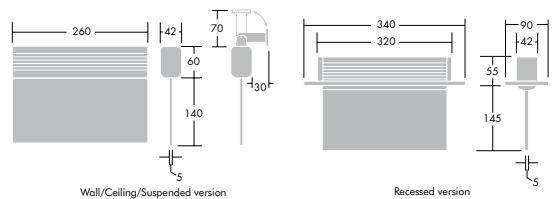

Voyager Blade NEW

Fast. Simple. Affordable.

**Ultra slim
aluminium bodied
LED exit sign for
surface/suspended/
recessed application**

Key Features

Performance

- 60lm LED output
- Reduced power consumption when compared to T5 8W exit signs
- A choice of maintained and non-maintained operation
- Low energy consumption – only 4W in maintained mode
- 50 000 hours rated life without the need for lamp changes

Construction

- Robust aluminium body with thin Perspex blade
- Single or double sided variants plus option for suspended mounting

Installation

- Suitable for small area use with viewing distances up to 23 metres
- The ceiling/wall version mounts easily with fixing bracket
- For suspended mounting fix plate to ceiling and suspend via the two chains (2x1 m) provided
- Easy to install Exit Legends which are simple to exchange

Ordering Guide

Description	Weight (kg)	SAP Code
Voyager Blade - Surface mounted		
VOYAGER BLADE EXIT E3NM MSF	1.00	96642779
VOYAGER BLADE EXIT E3M MSF	1.00	96642778
VOYAGER BLADE EXIT E3TX MSF	1.00	96642994
Voyager Blade - Suspended		
VOYAGER BLADE EXIT E3NM MCH	1.15	96642780
VOYAGER BLADE EXIT E3M MCH	1.15	96642781
VOYAGER BLADE EXIT E3TX MCH	1.15	96642995
Voyager Blade - Recessed		
VOYAGER BLADE EXIT E3NM MRE	1.15	96642992
VOYAGER BLADE EXIT E3M MRE	1.15	96642993
VOYAGER BLADE EXIT E3TX MRE	1.15	96642996

Supplied complete with left and right ISO legend

M Maintained
NM Non-maintained

Ceiling

CONTACT DETAILS

www.thornlighting.com/VOYB

5 Year Warranty
As a globally leading luminaire manufacturer, Thorn Lighting provides a five-year warranty for its complete product range within all European Countries. www.thornlighting.com/warranty
Publication Date: 01/16

THORN
LIGHTING PEOPLE